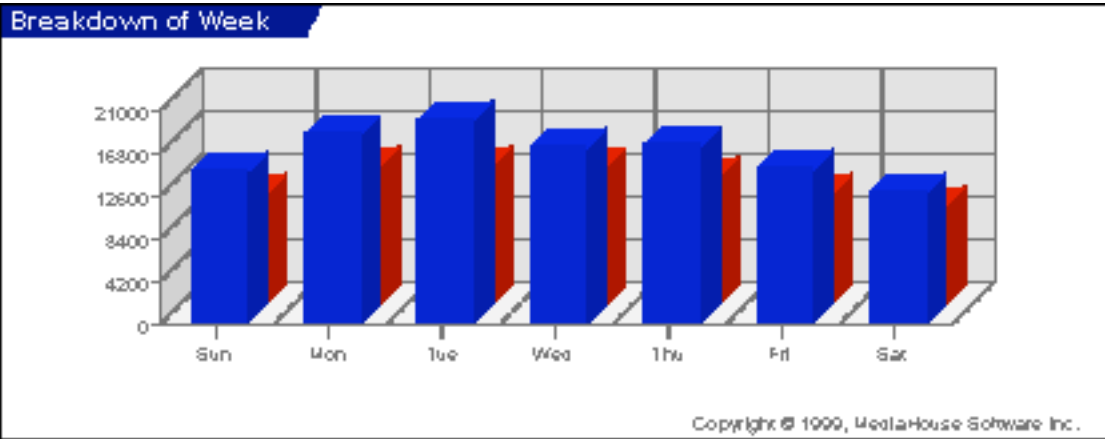

Weekly Report - Usage by Sessions for the Week of Oct 2nd, 2005.

Query Information	This Report
Start of Query Range: Sun Oct 2nd, 2005 End of Query Range: Sat Oct 8th, 2005 Number of Days in Selection: 7 Unit of Measurement: Sessions	Usage by Sessions reports individual sessions for any day, week, month or range within recorded Web site history. Sessions are tracked per IP Address and must register at least one hit to be counted.

User Sessions

Summary	
Total For Week:	116789 Sessions.
Average Weekly Total:	85514.24 Sessions.
The Top Day is	Tuesday with 20092 Sessions.
The Average Top Day is	Tuesday with 13795.32 Sessions.
The Low Day is	Saturday with 12931 Sessions.
The Average Low Day is	Saturday with 9669.04 Sessions.

Daily Breakdown of Week			
Day	Daily Total	Historic Averages	% of Total
Sunday	15010	10948.08	12.85%
Monday	18583	13657.50	15.91%

Tuesday	20092	13795.32	17.20%
Wednesday	17420	13620.20	14.92%
Thursday	17607	12744.56	15.08%
Friday	15146	11079.54	12.97%
Saturday	12931	9669.04	11.07%
Weekly Total	116789	85514.24	n/a
Daily Average	16684.14	12216.32	n/a