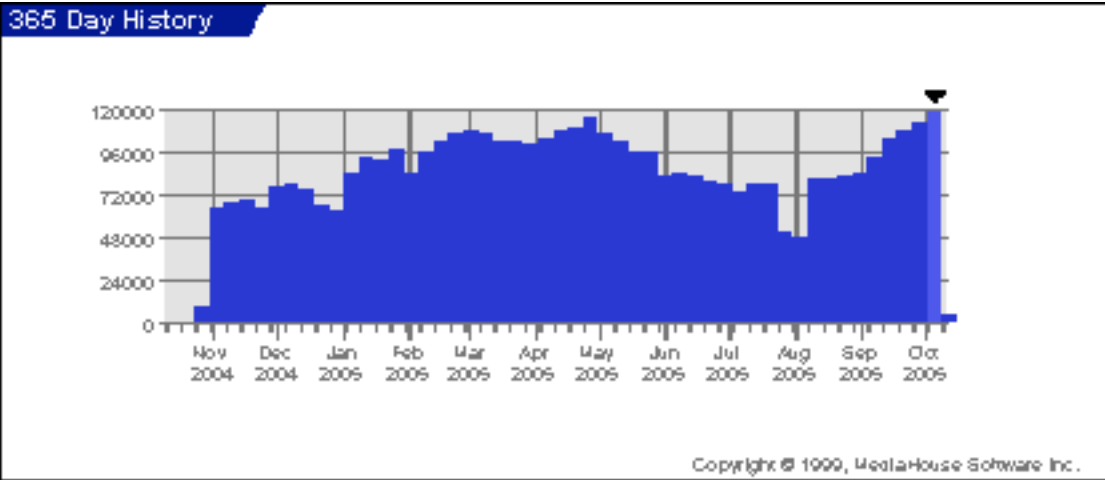

Weekly Report - Usage by Sessions for the Week of Oct 2nd, 2005.

Query Information	This Report
Start of Query Range: Sun Oct 2nd, 2005 End of Query Range: Sat Oct 8th, 2005 Number of Days in Selection: 7 Unit of Measurement: Sessions	Usage by Sessions reports individual sessions for any day, week, month or range within recorded Web site history. Sessions are tracked per IP Address and must register at least one hit to be counted.

User Sessions

Summary	
Total For Week:	116789 Sessions.
Average Weekly Total:	85514.24 Sessions.
The Top Day is	Tuesday with 20092 Sessions.
The Average Top Day is	Tuesday with 13795.32 Sessions.
The Low Day is	Saturday with 12931 Sessions.
The Average Low Day is	Saturday with 9669.04 Sessions.

Daily Breakdown of Week			
Day	Daily Total	Historic Averages	% of Total
Sunday	15010	10948.08	12.85%
Monday	18583	13657.50	15.91%

Tuesday	20092	13795.32	17.20%
Wednesday	17420	13620.20	14.92%
Thursday	17607	12744.56	15.08%
Friday	15146	11079.54	12.97%
Saturday	12931	9669.04	11.07%
Weekly Total	116789	85514.24	n/a
Daily Average	16684.14	12216.32	n/a