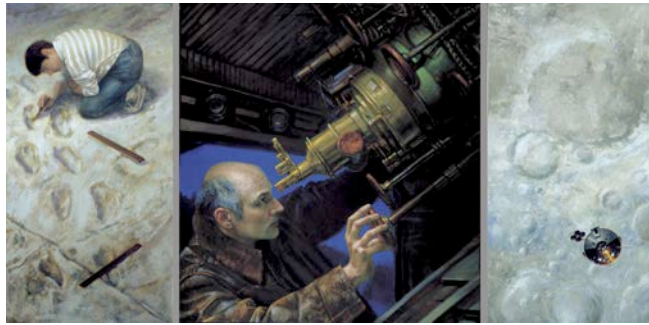

55. *Percival Lowell — Optics Triptych*, 2005
  oil on canvas, 46 x 96 in. framed