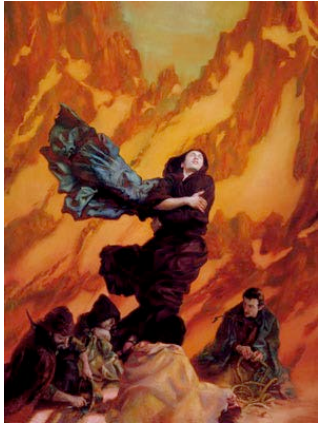

**Donato Giancola**  
**Exhibition Checklist | Huntsville Museum of Art**

**Mythological/Contemporary Realism — Huth Gallery**

1. *Scholar—Robinson Crusoe*, 2011  
oil on panel, 58 x 46 in. framed

2. *Joan of Arc*, 2012  
oil on panel, 34 x 52 in. framed

3. *The Search: For Mother*, 2011  
oil on panel, 46 x 58 in. framed

4. *The Nameless Day*, 2003  
oil on panel, 56 x 44 in. framed

5. *Wounded Hawk*, 2007  
oil on panel, 56 x 44 in. framed

6. *Perseverance*, 2008  
oil on panel, 32 x 28 in. framed

7. *Kushiel's Dart*, 2013  
oil on panel, 46 x 34 in. framed

8. *Kvothe — The Name of the Wind*, 2008  
oil on panel, 47 x 34 in.

9. *Farseekers*, 1999  
oil on panel, 43 x 38 in. framed

10. *The Doors of Obernewtyn*, 1999  
oil on panel, 35 x 21 in. framed