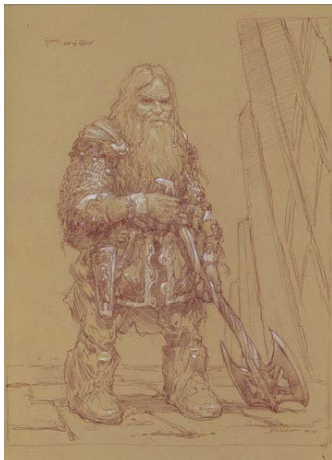

48. *Gimli, Son of Gloin*, 2009
  watercolor pencil and chalk on toned paper, 24 x 20 in. framed