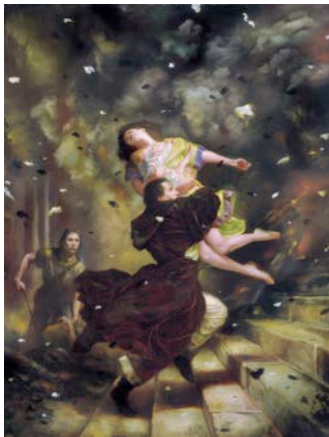

**Donato Giancola**  
**Exhibition Checklist | Huntsville Museum of Art**

**Mythological/Contemporary Realism — Huth Gallery**

1. *Scholar—Robinson Crusoe*, 2011  
oil on panel, 58 x 46 in. framed

2. *Joan of Arc*, 2012  
oil on panel, 34 x 52 in. framed

3. *The Search: For Mother*, 2011  
oil on panel, 46 x 58 in. framed

4. *The Nameless Day*, 2003  
oil on panel, 56 x 44 in. framed

5. *Wounded Hawk*, 2007  
oil on panel, 56 x 44 in. framed

6. *Perseverance*, 2008  
oil on panel, 32 x 28 in. framed

7. *Kushiel's Dart*, 2013  
oil on panel, 46 x 34 in. framed

8. *Kvothe — The Name of the Wind*, 2008  
oil on panel, 47 x 34 in.

9. *Farseekers*, 1999  
oil on panel, 43 x 38 in. framed

10. *The Doors of Obernewtyn*, 1999  
oil on panel, 35 x 21 in. framed